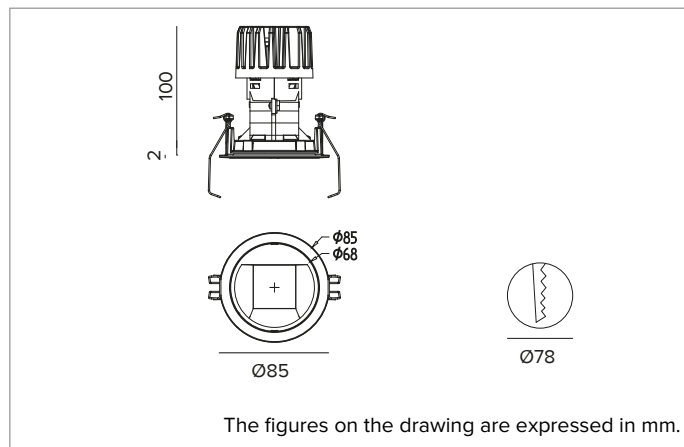

1T8552EL | CCTEVO WALL WASHER 78

Recessed LED Downlight in a trim version

		3500K	H(m)	D1(m)	D2(m)	Emax(lx)
		Ra90	42°	73°		
Fixture Power	13W	1	0.83	1.56	910	
Source Flux	1669lm	2	1.65	3.11	228	
Fixture Flux	1011lm	3	2.48	4.67	101	
Efficacy	75lm/W	4	3.31	6.23	57	
TS1393	Imax=625cd/klm	Imax	1042cd	5	4.13	7.78 36

Colour and finish: Plaster white

Weight: 0.35Kg

Version: TRIM

Degree of protection: IP20 for recessed part

Degree of protection: IP54 for exposed part

ELECTRICAL CHARACTERISTICS

Integrated electronic ON-OFF driver.